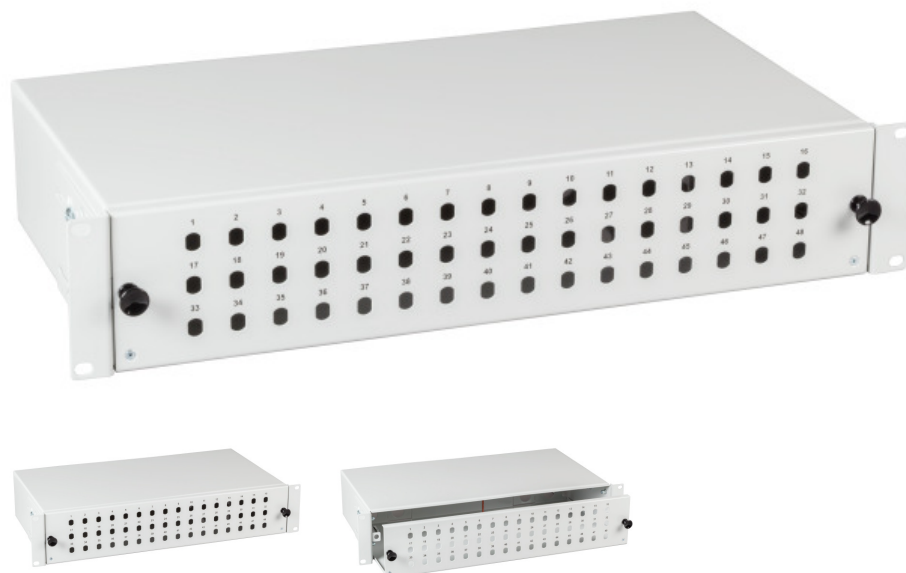

DATASHEET

19"Splicebox, sliding u.,2U 48 ST o. FC (D-Hole)

General data

steel sheet 1.5 mm
 6 x self adhesive fiber tray
 cable entry at the rear, prepared for cable gland PG16/M20
 fully assembled also available!

Allgemeine Daten

With housing	True
Mounting method	482.6 mm (19 inch) mounting
Number of height units	2 U
Sliding	sliding version
With front plate	True
With pigtails	False

Abmessungen

Depth	244.0 mm
Width	483.0 mm
Height	89.0 mm

Available variants

This datasheet was created automatically on 13-12-2022 . Technical changes reserved.

DATASHEET

19"Splicebox, sliding u.,2U 48 ST o. FC (D-Hole)

ArtNr.	Bezeichnung	Colour	Suitable for number of couplings/adapters	RAL-Nummer	Steckverbindertyp außen	Steckverbindertyp innen
53610.1	19"Splicebox, sliding u.,2U 48 ST o. FC (D- Hole)	grey	48	7035	ST	ST
53610.2	19"Splicebox, sliding u.,2U 24 ST o. FC (D- Hole)	grey	24	7035	ST	ST
53610.3	19"Splicebox, sliding u.,2U 48 SC dpx. vertical	grey	48	7035	SC duplex/ LC quad	SC-Duplex
53610.4	19"Splicebox, sliding u.,2U 24 SC dpx. vertical	grey	24	7035	SC duplex/ LC quad	SC-Duplex
53610.8	19"Splicebox, sliding u.,2U 48 LC dpx.(53339.5,53345.5)	grey	48	7035	SC simplex/ E2000 simplex/ LC-duplex	LC-Duplex
53610.9	19"Splicebox, sliding u.,2U 24 E2000(2x12)	grey	24	7035	SC simplex/ E2000 simplex/ LC-duplex	E2000